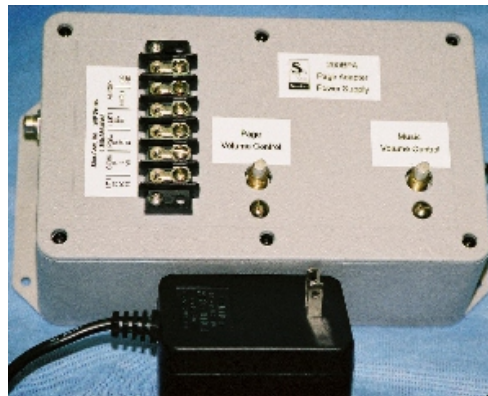

300BPAP

PageKom PKC 24 - 30Compatible
Page Adapter / Power Supply

STORECOM INTRODUCES IT'S *PAGEKOM* COMPATIBLE PAGE ADAPTER/POWER SUPPLY

This workhorse page adapter/power supply unit provides two separate and well filtered intercom channels for efficient operations. The *PageKom* PKC 24-30 Compatible Page Adapter/Power Supply works with both *PageKom* Pk100 and PK101 systems. This unit directly replaces the *PageKom* page adapter and power supply. Plus Simultaneous Paging, Busy Light Control and Background Music Interrupt during paging. Simultaneous paging allows paging even when the intercom channels are in use with no interruption. separate volume controls are provided for both Music and Page. Our NEW features include - Greater dynamic range on paging. Improved audio quality. Our PTC circuit eliminates burn outs. If the lines are shorted somewhere our PTC circuit will shut down the power supply only until the short is cleared. Once your short is cleared, your page adapter/ power supply comes back to life. No more smelly resistors and charred transformers. We have also added an external power transformer for UL acceptance.

FEATURES

FULLY *PAGEKOM* COMPATIBLE
DIRECTLY REPLACES PAGE ADAPTER
AND POWER SUPPLY

IMPROVED AUDIO QUALITY

GREATER DYNAMIC RANGE

SINGLE CHASSIS DESIGN OF POWER
SUPPLY AND PAGE ADAPTER

BACKGROUND MUSIC INTERRUPT
(SOFT FADE)

SEPARATE PAGE AND MUSIC
VOLUME CONTROLS

SIMPLE TROUBLE FREE INTEGRATED
CIRCUIT DESIGN

BARRIER TYPE SCREW TERMINAL
CONNECTIONS FOR INTERCOM

PTC CIRCUIT ELIMINATES BURN OUTS

EASY SCREW TERMINAL CONNECTIONS

TWO WELL FILTERED INTERCOM TALK
PATHS WITH SIMULTANEOUS PAGE